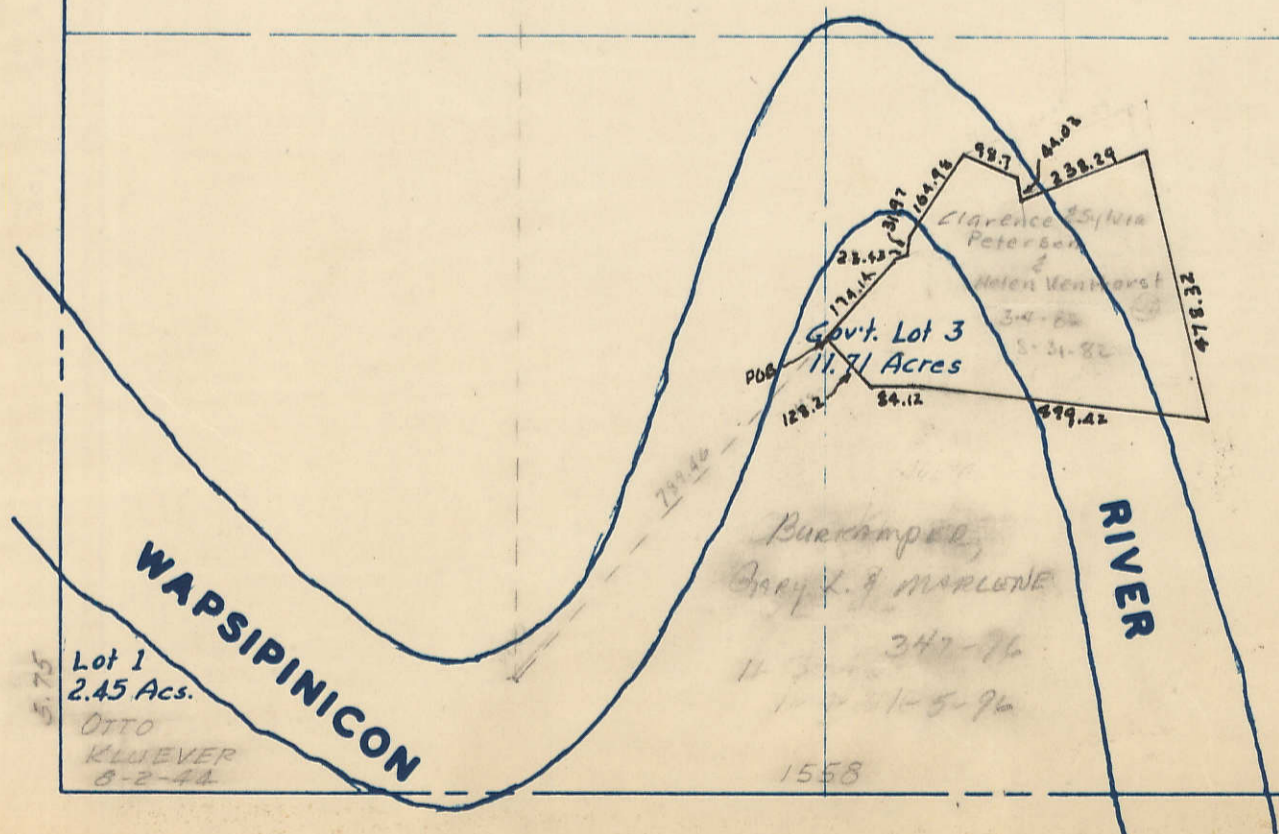

SECTION 5
TOWNSHIP 80 NORTH, RANGE 2 EAST,
5TH PRINCIPAL MERIDIAN
ALLENS GROVE TOWNSHIP
SCOTT COUNTY, IOWA

TRANSFER PAGE 2

SCALE: 1 INCH = 330 FEET

SECTION

PAGE

PAGE 6

SECTION 6

PAGE

SECTION

CLINTON

COUNTY

SECTION 8

PAGE 8